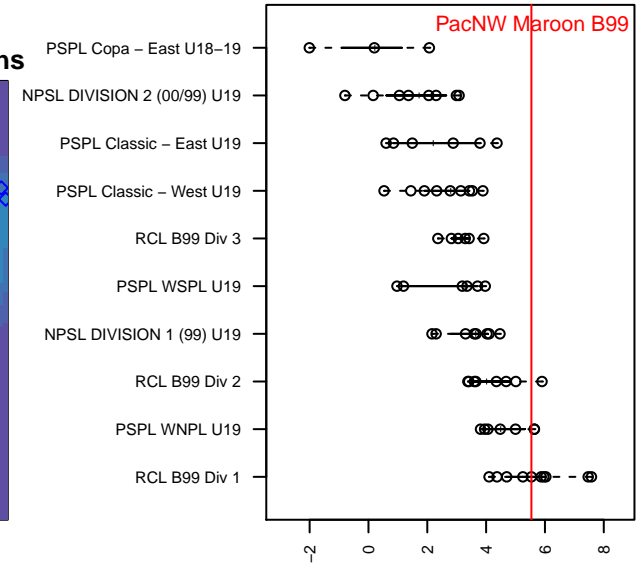

**attack and defense rating
relative to others at age
and all opponents in last 13 months**