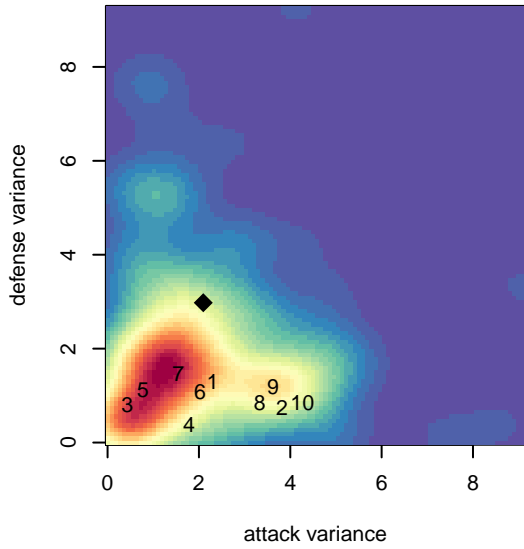

**attack and defense variance (black dot)
relative to other teams
and top 10 in region**