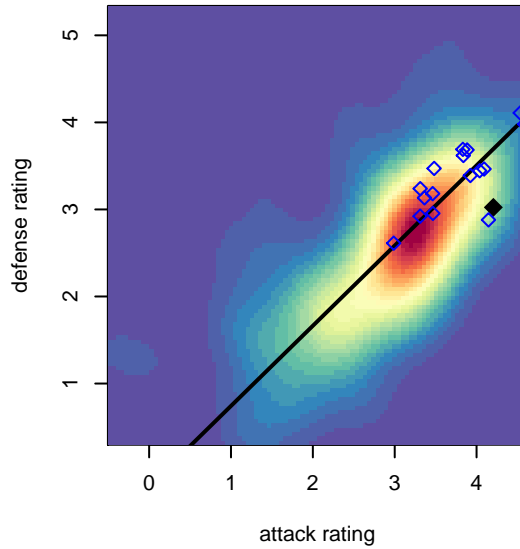

**attack and defense rating
relative to others at age
and all opponents in last 13 months**