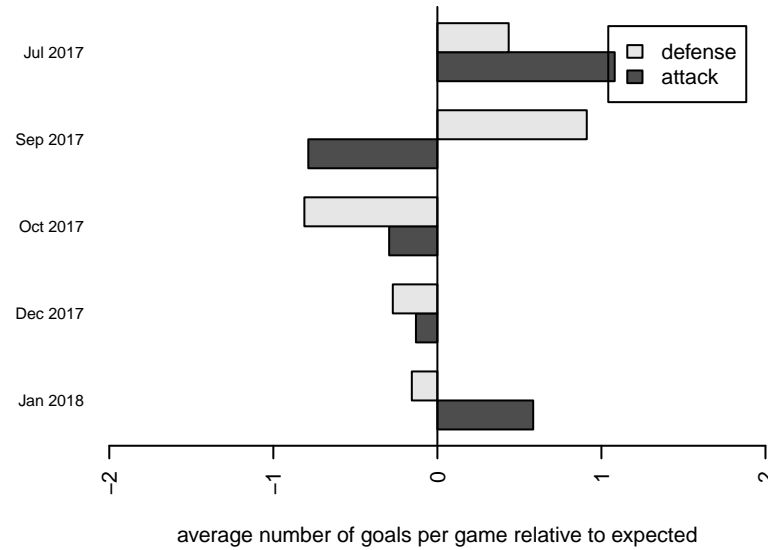

Performance relative to 13 month average