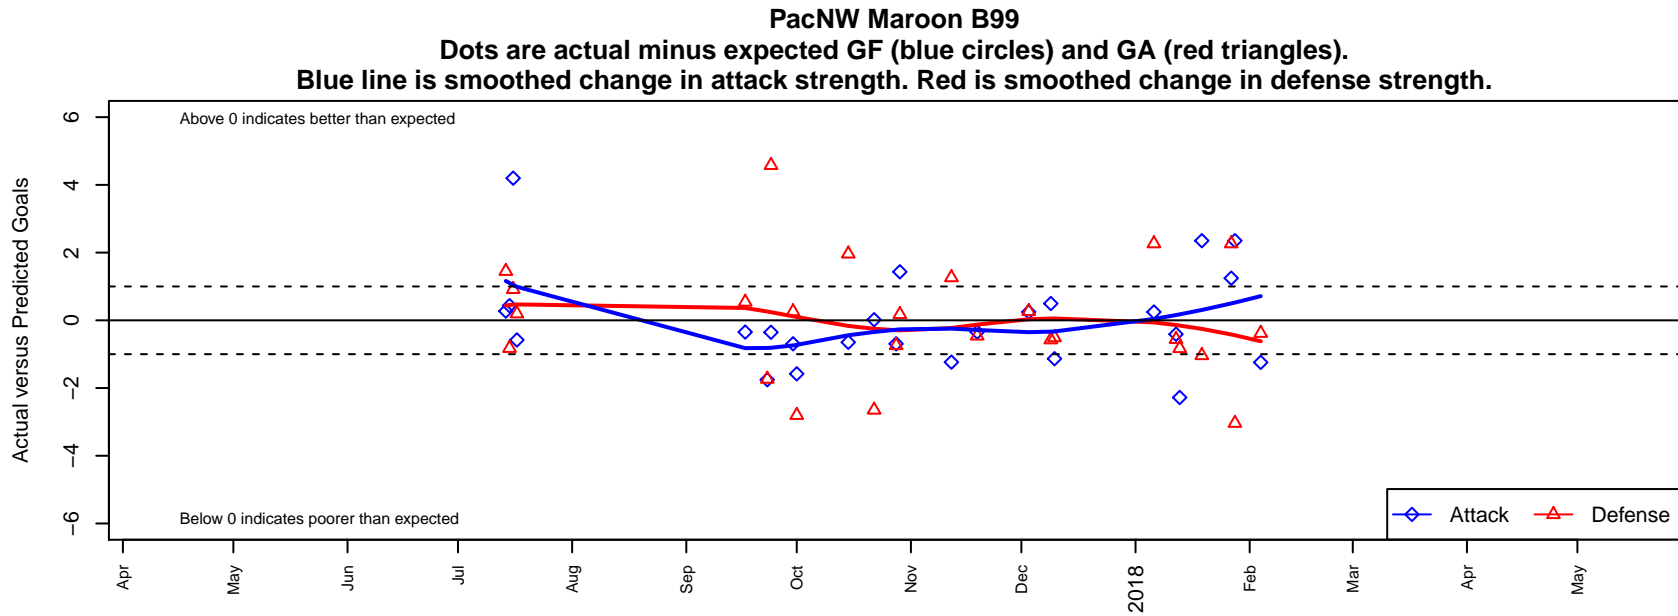

**attack and defense variance (black dot)
relative to other teams
and top 10 in region**

**attack and defense rating
relative to others at age
and all opponents in last 13 months**

PacNW Maroon B99

Pacific Northwest SC
Tukwila, WA
B99 total strength=1843
attack=67.02 defense=20.57
fall league = RCL B99 Div 1

alt names used:
PACIFIC NORTHWEST SC PACNW 99 MAROON
PacNW B99 Maroon A
PACNW B99 MAROON (WA)
PacNW B99 Maroon A
PacNW B99 Maroon (WA)

Venues played:
2017 Nike Crossfire Challenge Super Group U
2017 RCL B99 Div 1
2017 Timbers Winter Showcase 1999 FWRL U
2017 WYS Championship B99
2017 FWRL NW B99